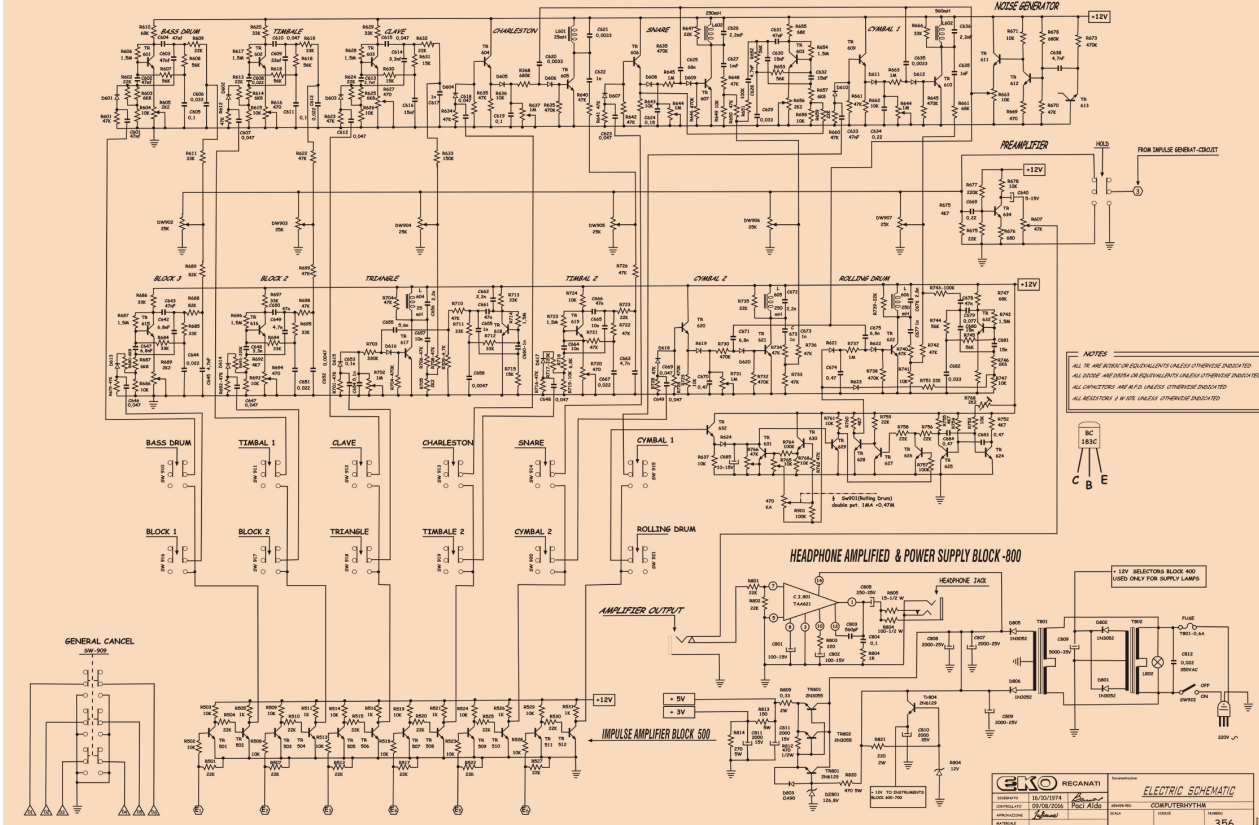

INSTRUMENTAL SECTION BLOCK -600-700