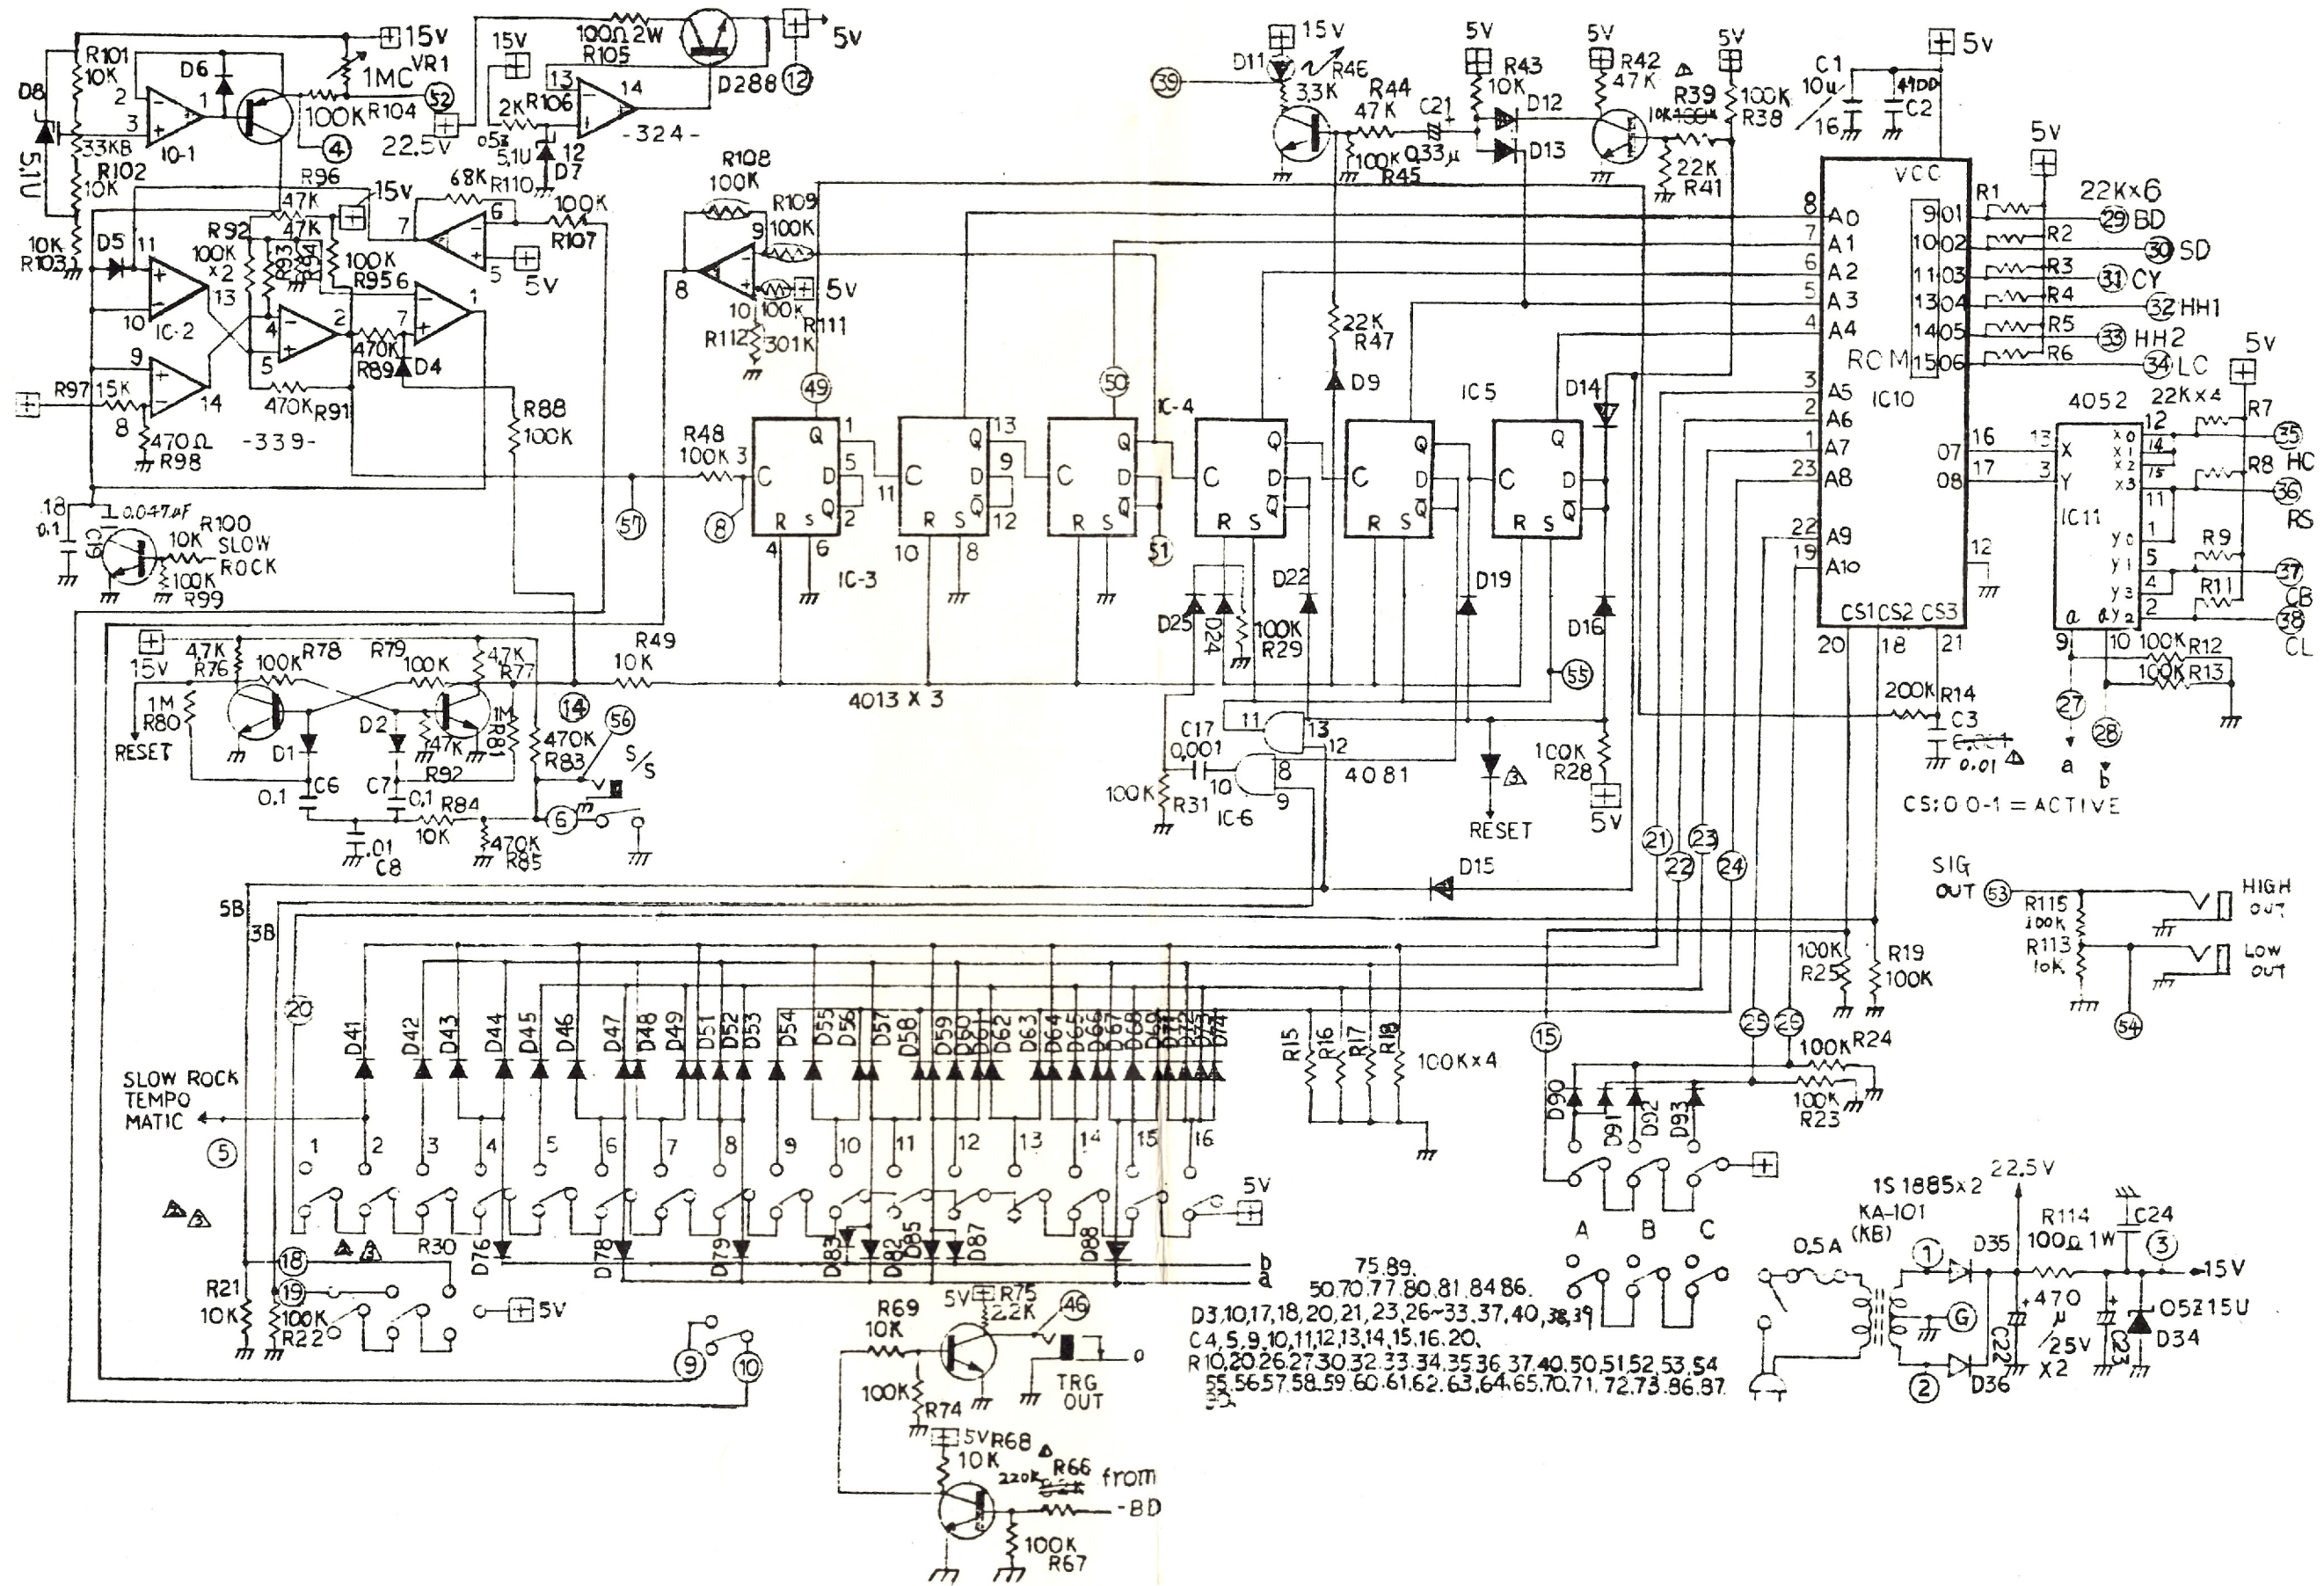

# KR-33 BLOCK DIAGRAM

# KR-33 CIRCUIT DIAGRAM KLM-198-33

# KR-33 CIRCUIT DIAGRAM KLM-200

R 8,9,18,19,30,39,49,59,69,79,89,99. .129,139,149  
 C 9,20. .40,50,60,70.  
 D20.

A N 6551